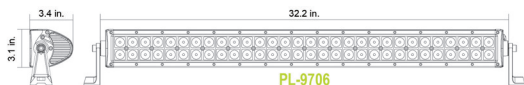

PL-9705

PL-9706