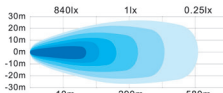

PL-9736P

7" LED Off Road Driving Light