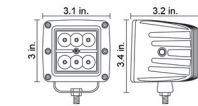

PL-9702P

3" LED Cube (Spot Beam)