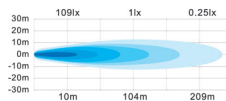

PL-9731P

3" LED Off Road Spot Light