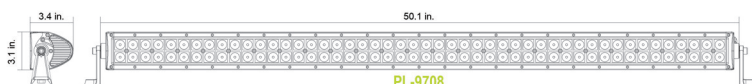

SPECIFICATIONS - DUAL ROW LED BARS

PL-9708

SPECIFICATIONS - CURVED DUAL ROW LED BARS