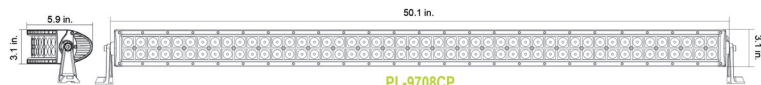

SPECIFICATIONS - DUAL ROW LED BARS

SPECIFICATIONS - CURVED DUAL ROW LED BARS

PL-9708CP