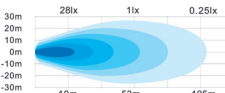

PL-9733P

2" LED Off Road Flood Light