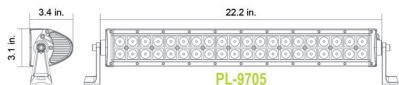

2" LED Off Road Flood Light

PL-9736P

7" LED Off Road Driving Light

PL-9738P

3" LED Cube with Bezel

SPECIFICATIONS - DUAL ROW LED BARS

PL-9703

PL-9704