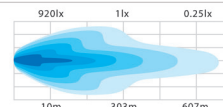

SPECIFICATIONS - DUAL ROW LED BARS

SPECIFICATIONS - CURVED DUAL ROW LED BARS

PL-9708CP