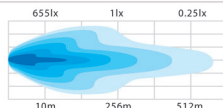

SPECIFICATIONS - DUAL ROW LED BARS

PL-9705

PL-9706

SPECIFICATIONS - CURVED DUAL ROW LED BARS