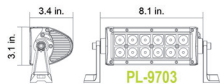

2" LED Off Road Flood Light

PL-9736P

7" LED Off Road Driving Light

PL-9738P

3" LED Cube with Bezel

SPECIFICATIONS - DUAL ROW LED BARS

PL-9703

PL-9704