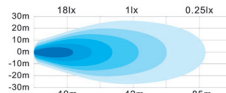

PL-9738P

3" LED Cube with Bezel