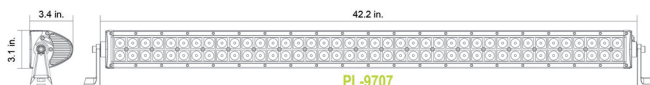

SPECIFICATIONS - DUAL ROW LED BARS

PL-9707

SPECIFICATIONS - CURVED DUAL ROW LED BARS