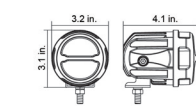

PL-9731P

3" LED Off Road Spot Light