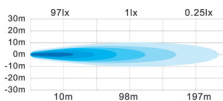

PL-9702P

3" LED Cube (Spot Beam)