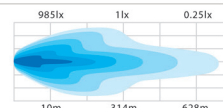

SPECIFICATIONS - DUAL ROW LED BARS

SPECIFICATIONS - CURVED DUAL ROW LED BARS