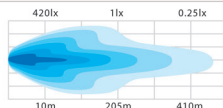

SPECIFICATIONS - DUAL ROW LED BARS

PL-9704

SPECIFICATIONS - CURVED DUAL ROW LED BARS