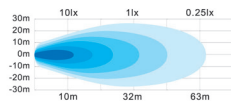

PL-9732P

6" LED Off Road Flood Light