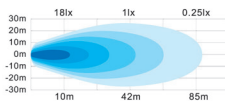

SPECIFICATIONS - SINGLE LED LIGHTS

PL-9702

3" LED Cube (Flood Beam)