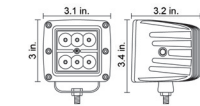

SPECIFICATIONS - SINGLE LED LIGHTS

PL-9702

3" LED Cube (Flood Beam)