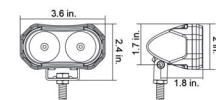

PL-9733P

2" LED Off Road Flood Light