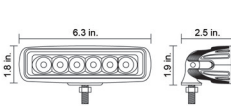

3" LED Cube (Flood Beam)

PL-9702P

3" LED Cube (Spot Beam)

PL-9731P

3" LED Off Road Spot Light

PL-9732P

6" LED Off Road Flood Light

PL-9733P