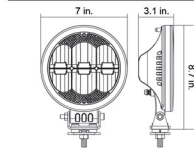

PL-9736P

7" LED Off Road Driving Light