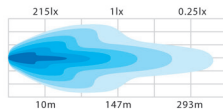

SPECIFICATIONS - DUAL ROW LED BARS

PL-9703

SPECIFICATIONS - CURVED DUAL ROW LED BARS