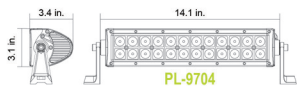

2" LED Off Road Flood Light

PL-9736P

7" LED Off Road Driving Light

PL-9738P

3" LED Cube with Bezel

SPECIFICATIONS - DUAL ROW LED BARS

PL-9703

PL-9704