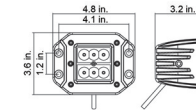

2" LED Off Road Flood Light

PL-9736P

7" LED Off Road Driving Light

PL-9738P

3" LED Cube with Bezel

SPECIFICATIONS - DUAL ROW LED BARS

PL-9703

PL-9704