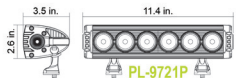

SPECIFICATIONS - SINGLE ROW BLACK LED BARS